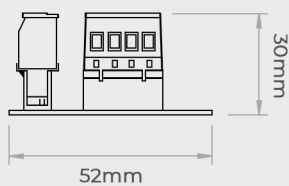

2 Door Access Control Module

 infinity series
powered by EliteControl

EC-A2 REX

5 Year Warranty

Dimensions

Features

- 2 x Reader/keypad inputs
- 4 x Inputs (2x dedicated REX & 2 x assignable)
- 2 x Clean outputs, 2A rated @ 30V
- 2 x Quick connect keypad bus sockets
- Keypad bus updates (now supported)
- All terminals are large & plug in
- Add up to 16 x EC-A2 to 1 x EC control panel
- 5 year warranty
- Dimensions - 140 x 52 x 25mm
- Optional plug in battery back up 12V power supply, 1.4A - EC-PSU2 or 5A - EC-PSU5