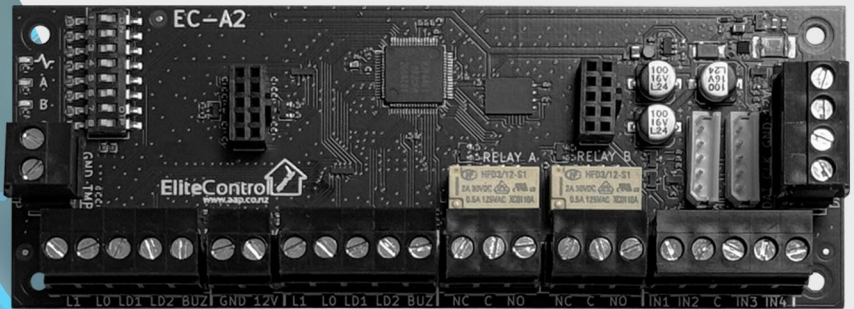

2 Door Access Control Module

 infinity series
powered by EliteControl

EC-A2 REX

5 Year Warranty

Dimensions

Features

- 2 x Reader/keypad inputs
- 4 x Inputs (2x dedicated REX & 2 x assignable)
- 2 x Clean outputs, 2A rated @ 30V
- 2 x Quick connect keypad bus sockets
- Keypad bus updates (now supported)
- All terminals are large & plug in
- Add up to 16 x EC-A2 to 1 x EC control panel
- 5 year warranty
- Dimensions - 140 x 52 x 25mm
- Optional plug in battery back up 12V power supply, 1.4A - EC-PSU2 or 5A - EC-PSU5

Compatible control panels

EC-PCB

EC-i

ESX-1 v2

Compatible readers & keypads

PW-WIEGAND

PW-WIEGAND-NK

PW WIEGAND SKI