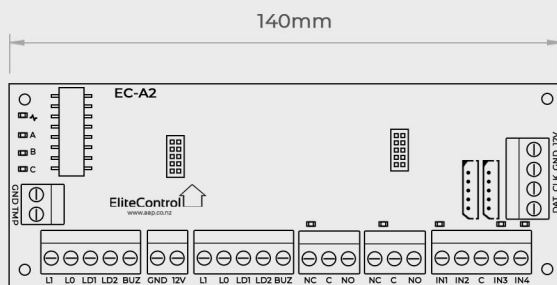

2 Door Access Control Module

 infinity series
powered by EliteControl

EC-A2 REX

5 Year Warranty

Dimensions

Features

- 2 x Reader/keypad inputs
- 4 x Inputs (2x dedicated REX & 2 x assignable)
- 2 x Clean outputs, 2A rated @ 30V
- 2 x Quick connect keypad bus sockets
- Keypad bus updates (now supported)
- All terminals are large & plug in
- Add up to 16 x EC-A2 to 1 x EC control panel
- 5 year warranty
- Dimensions - 140 x 52 x 25mm
- Optional plug in battery back up 12V power supply, 1.4A - EC-PSU2 or 5A - EC-PSU5

Compatible control panels

EC-PCB

EC-i

ESX-1 v2

Compatible readers & keypads

PW-WIEGAND

PW-WIEGAND-NK

PW WIEGAND SKI